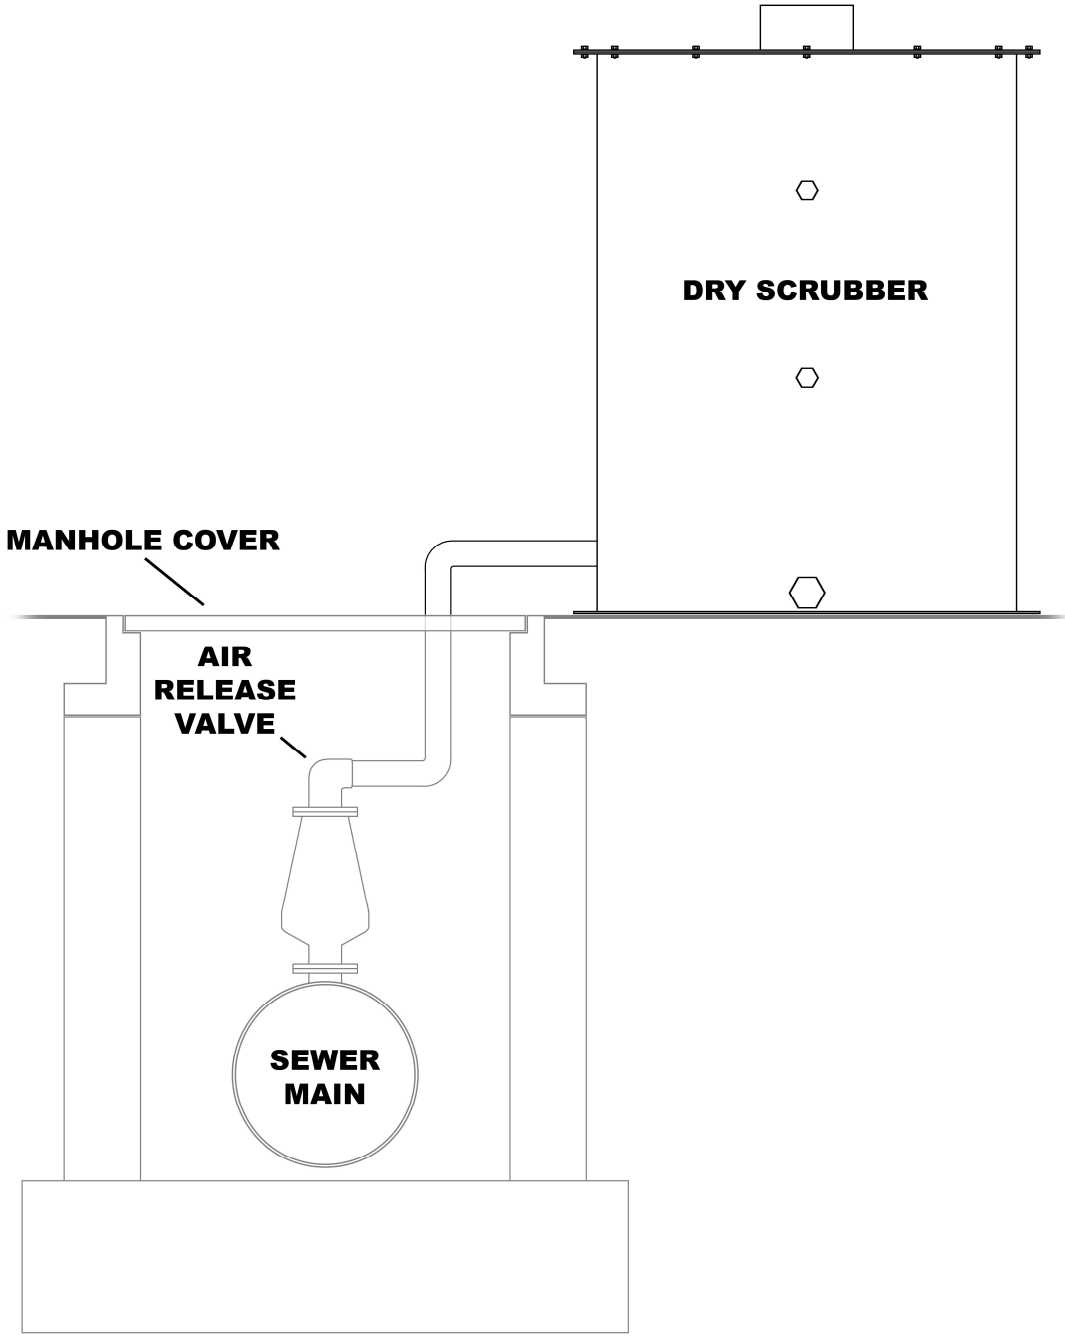

Scrub-X Air Release Valve Treatment

Air Flow Diagram